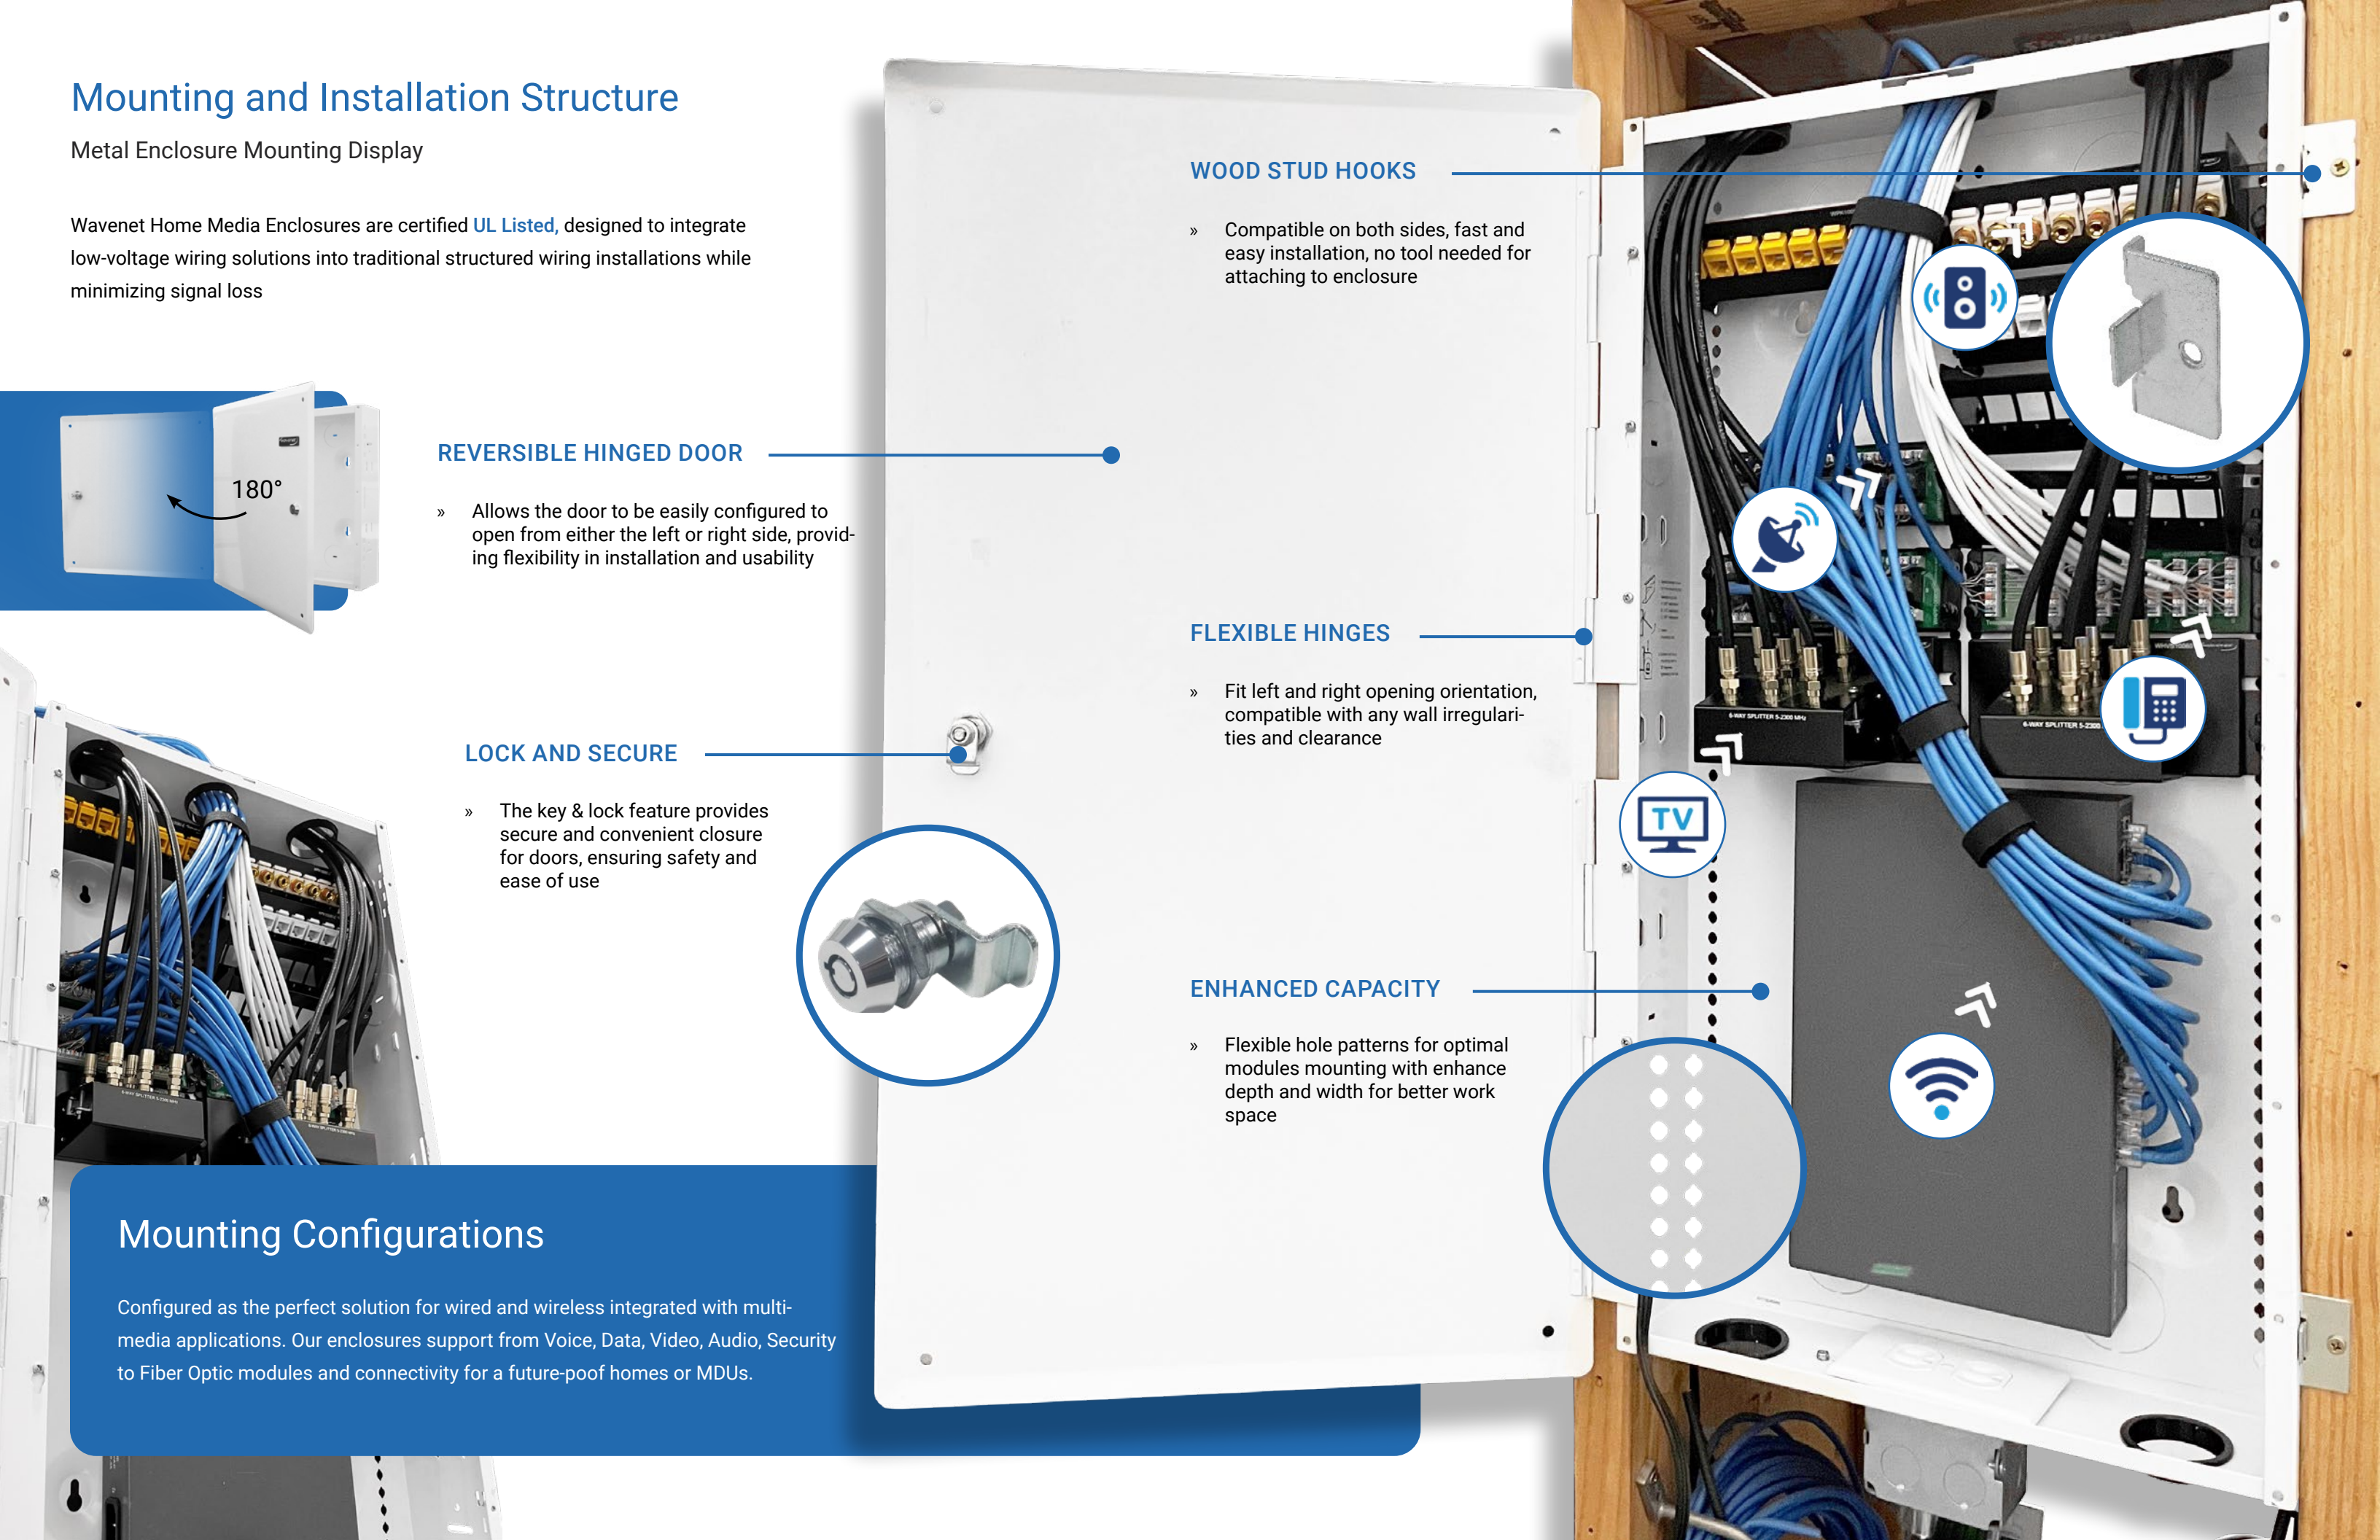

2X

Last Longer

2X

Durability

2X

Protection

Mounting and Installation Structure

Metal Enclosure Mounting Display

WOOD STUD HOOKS

- » Compatible on both sides, fast and easy installation, no tool needed for attaching to enclosure

FLEXIBLE HINGES

- » Fit left and right opening orientation, compatible with any wall irregularities and clearance

ENHANCED CAPACITY

- » Flexible hole patterns for optimal modules mounting with enhance depth and width for better work space

Mounting Configurations

Configured as the perfect solution for wired and wireless integrated with multi-media applications. Our enclosures support from Voice, Data, Video, Audio, Security to Fiber Optic modules and connectivity for a future-proof homes or MDUs.