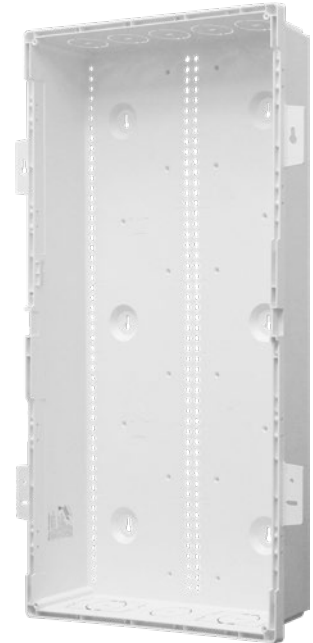

HOME™ MEDIA ENCLOSURES

18", 28" AND 42" WITH EXTENDED DEPTH DESIGN

HOME™ Media Plastic Enclosures

With Extended Depth Design

Wavenet's Home Media Enclosure offers the robust solutions to consolidate and distribute wired & wireless home networks from a single, centralized location

 [Product Video Demonstration](#)

PRODUCT FEATURES

- » WiFi transparent
- » Light weight ABS plastic design
- » 2" diameters & Single-Gang electrical knockouts
- » Recessed wood stud or wall mountable
- » Hinged door with optional 1" Depth Extender
- » Standardized mounting hole patterns
- » Drywall thickness indicators
- » Individual, kit, and bulk packaging options
- » UL listed

HOME™ Media Individual Component

Product Details

Hinged Door & Trim Ring

1" Depth Extender
(Optional)

Enclosure Base

18" Home Media Options

Door: WHWS18LF
Extender: WHWS18ER
Enclosure: WHWS18EC

Compliant ANSI/TIA-568
UL Listed

IDEAL FOR future-proofing
multi-media applications

COMPATIBLE with Voice,
Data, Video, Audio, Security and
Fiber Optic Modules

Data

Internet

CCTV

Cable

* Maximum of 5" Depth can be achieved with all three components assembled