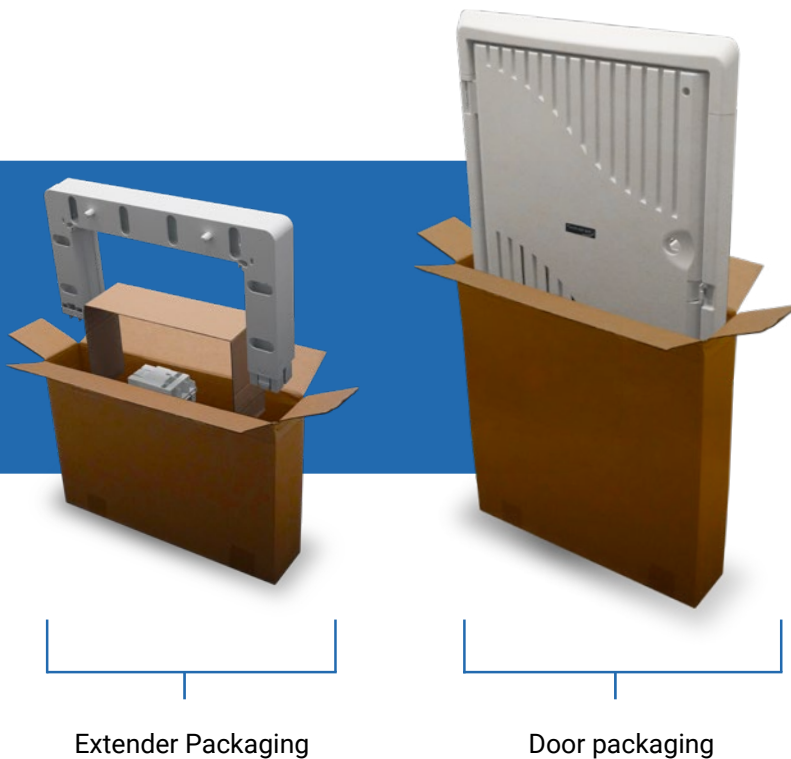

Door Switch

Plastic Grommets

Extender to Base Screws

Mounting Screws

Enclosure Packaging Solutions

Custom Packaging and Product Securement

Protective Packaging

Wavenet's Home Media Enclosures comes with 3 individually packaged parts, effectively protected against external damage and ensuring product quality during transit and handling at jobsite

REMOVABLE HINGED DOOR

- » Door can be easily detached from the frame, fully configured for 180° opening, providing flexibility in installation and usability

LOCK AND SECURE

- » The key & lock feature provides a secure and convenient closure for enclosure, ensuring safety and ease of use