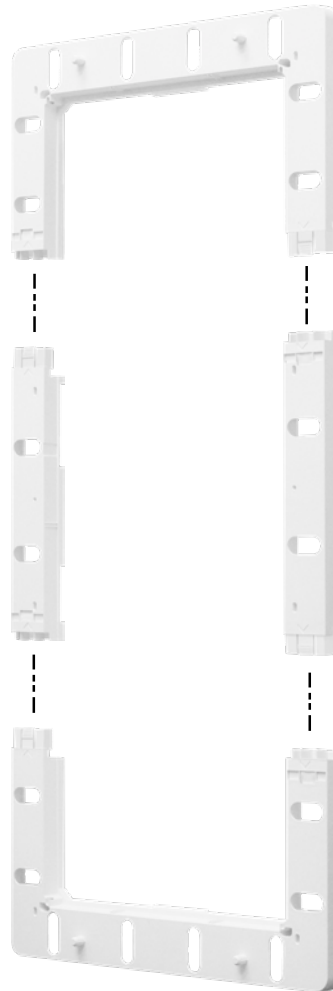

HOME™ MEDIA ENCLOSURES

18", 28" AND 42" WITH EXTENDED DEPTH DESIGN

HOME™ Media Plastic Enclosures

With Extended Depth Design

Wavenet's Home Media Enclosure offers the robust solutions to consolidate and distribute wired & wireless home networks from a single, centralized location

 [Product Video Demonstration](#)

PRODUCT FEATURES

- » WiFi transparent
- » Light weight ABS plastic design
- » 2" diameters & Single-Gang electrical knockouts
- » Recessed wood stud or wall mountable
- » Hinged door with optional 1" Depth Extender
- » Standardized mounting hole patterns
- » Drywall thickness indicators
- » Individual, kit, and bulk packaging options
- » UL listed

HOME™ Media Individual Component

Product Details

Hinged Door & Trim Ring

1" Depth Extender
(Optional)

Enclosure Base

18" Home Media Options

Door: WHWS18LF
Extender: WHWS18ER
Enclosure: WHWS18EC

Compliant ANSI/TIA-568
UL Listed

IDEAL FOR future-proofing
multi-media applications

COMPATIBLE with Voice,
Data, Video, Audio, Security and
Fiber Optic Modules

Data

Internet

CCTV

Cable

* Maximum of 5" Depth can be achieved with all three components assembled