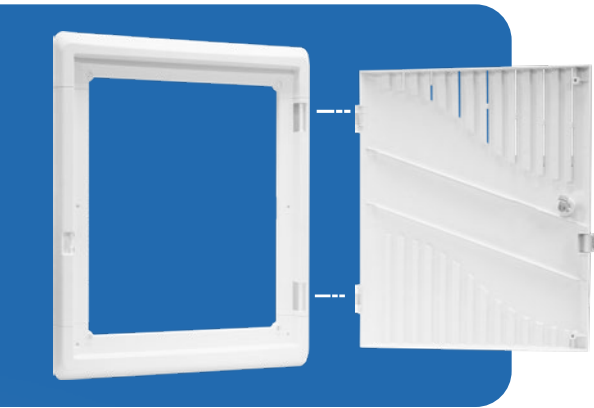

Door Switch

Plastic Grommets

Extender to Base Screws

Mounting Screws

Enclosure Packaging Solutions

Custom Packaging and Product Securement

Protective Packaging

Wavenet's Home Media Enclosures comes with 3 individually packaged parts, effectively protected against external damage and ensuring product quality during transit and handling at jobsite

Environmental Friendly

Economical Design

Secure Condition

Mounting and Installation Structure

Home Media Enclosure Mounting Display

Wavenet Home Media Enclosures are certified **UL Listed**, designed to integrate low-voltage wiring solutions into traditional structured wiring installations while minimizing signal loss

REMOVABLE HINGED DOOR

- » Door can be easily detached from the frame, fully configured for 180° opening, providing flexibility in installation and usability

LOCK AND SECURE

- » The key & lock feature provides a secure and convenient closure for enclosure, ensuring safety and ease of use