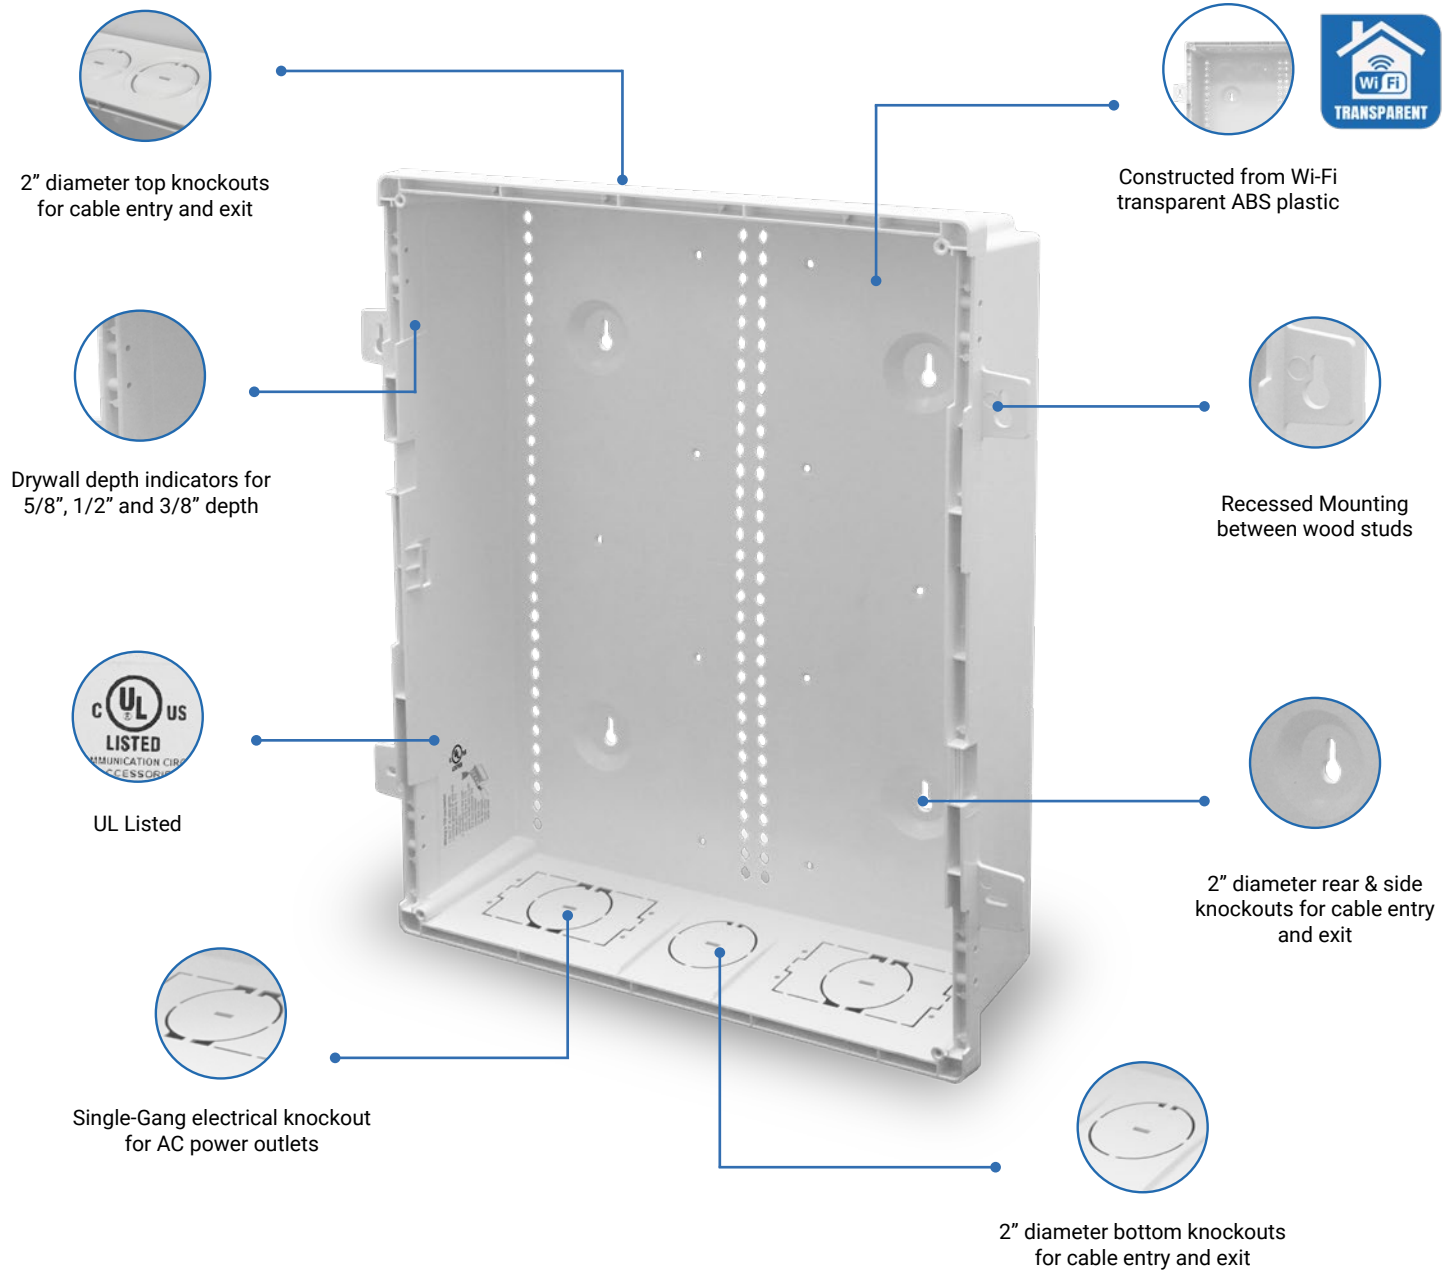

Enclosure Details & Specifications

Robust Features for Modern Technology

The Center of Smart Homes

Our unparalleled selection of Home Media solutions provide homes with the reliable internet, high-bandwidth, and multi-media applications. Streamline residential technology and core wired & wireless low voltage systems

Door Switch

Plastic Grommets

Extender to Base Screws

Mounting Screws