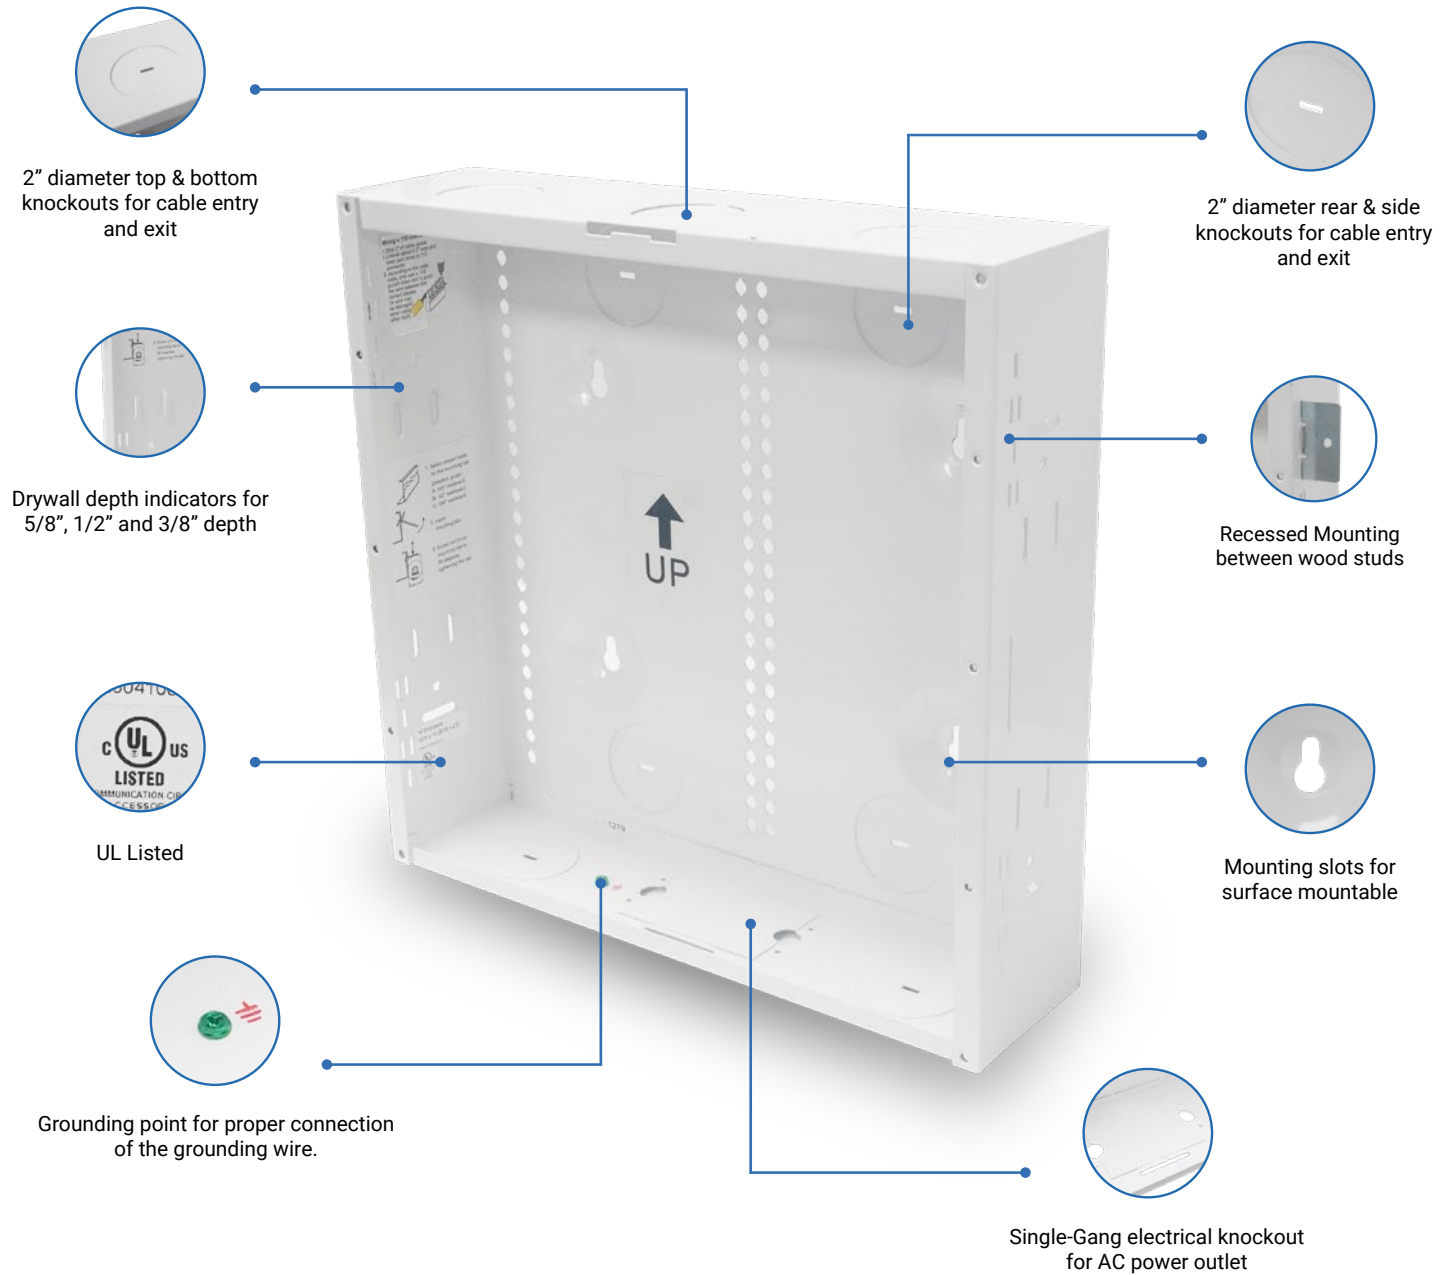

28" Metal Enclosure Kit

- 8-Port CAT6, Data
- 8-Port RJ-31X, Voice Module
- 6-Port 2GHz, Video Module

Compliant ANSI/TIA-568
UL Listed

Compliant ANSI/TIA-568
UL Listed

Compliant ANSI/TIA-568
UL Listed

Enclosure Details & Specifications

Robust Features for Modern Technology

6x Hook & Loop Tapes

4x Plastic Grommets

4x Wood Stud Hooks

4x Wood Screws (2 Types)

2x Cover Screws

*Quantities may vary depends on sizes

Enclosure Lock and Secure Options

Lockable with keys or Screw-On holes

Key & lock

Screw-On holes lock (optional)

**Key is required in order to implement Screw-On lock to achieve double lock securement*

Enclosure includes with 2 keys

Drywall Thickness Indicators