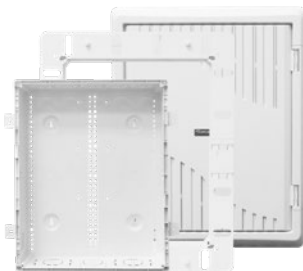

* All parts can be purchased separately

HOME™ Media Plastic Enclosures Kit

Kit Sizes and Information

WHWS18-EXT-KIT

WHWS28-EXT-KIT

WHWS42-EXT-KIT

18" Home Media Enclosure Kit

Hinged Door & Trim Ring
1" Depth Extender
14.25" W x 18" H x 3.50" D