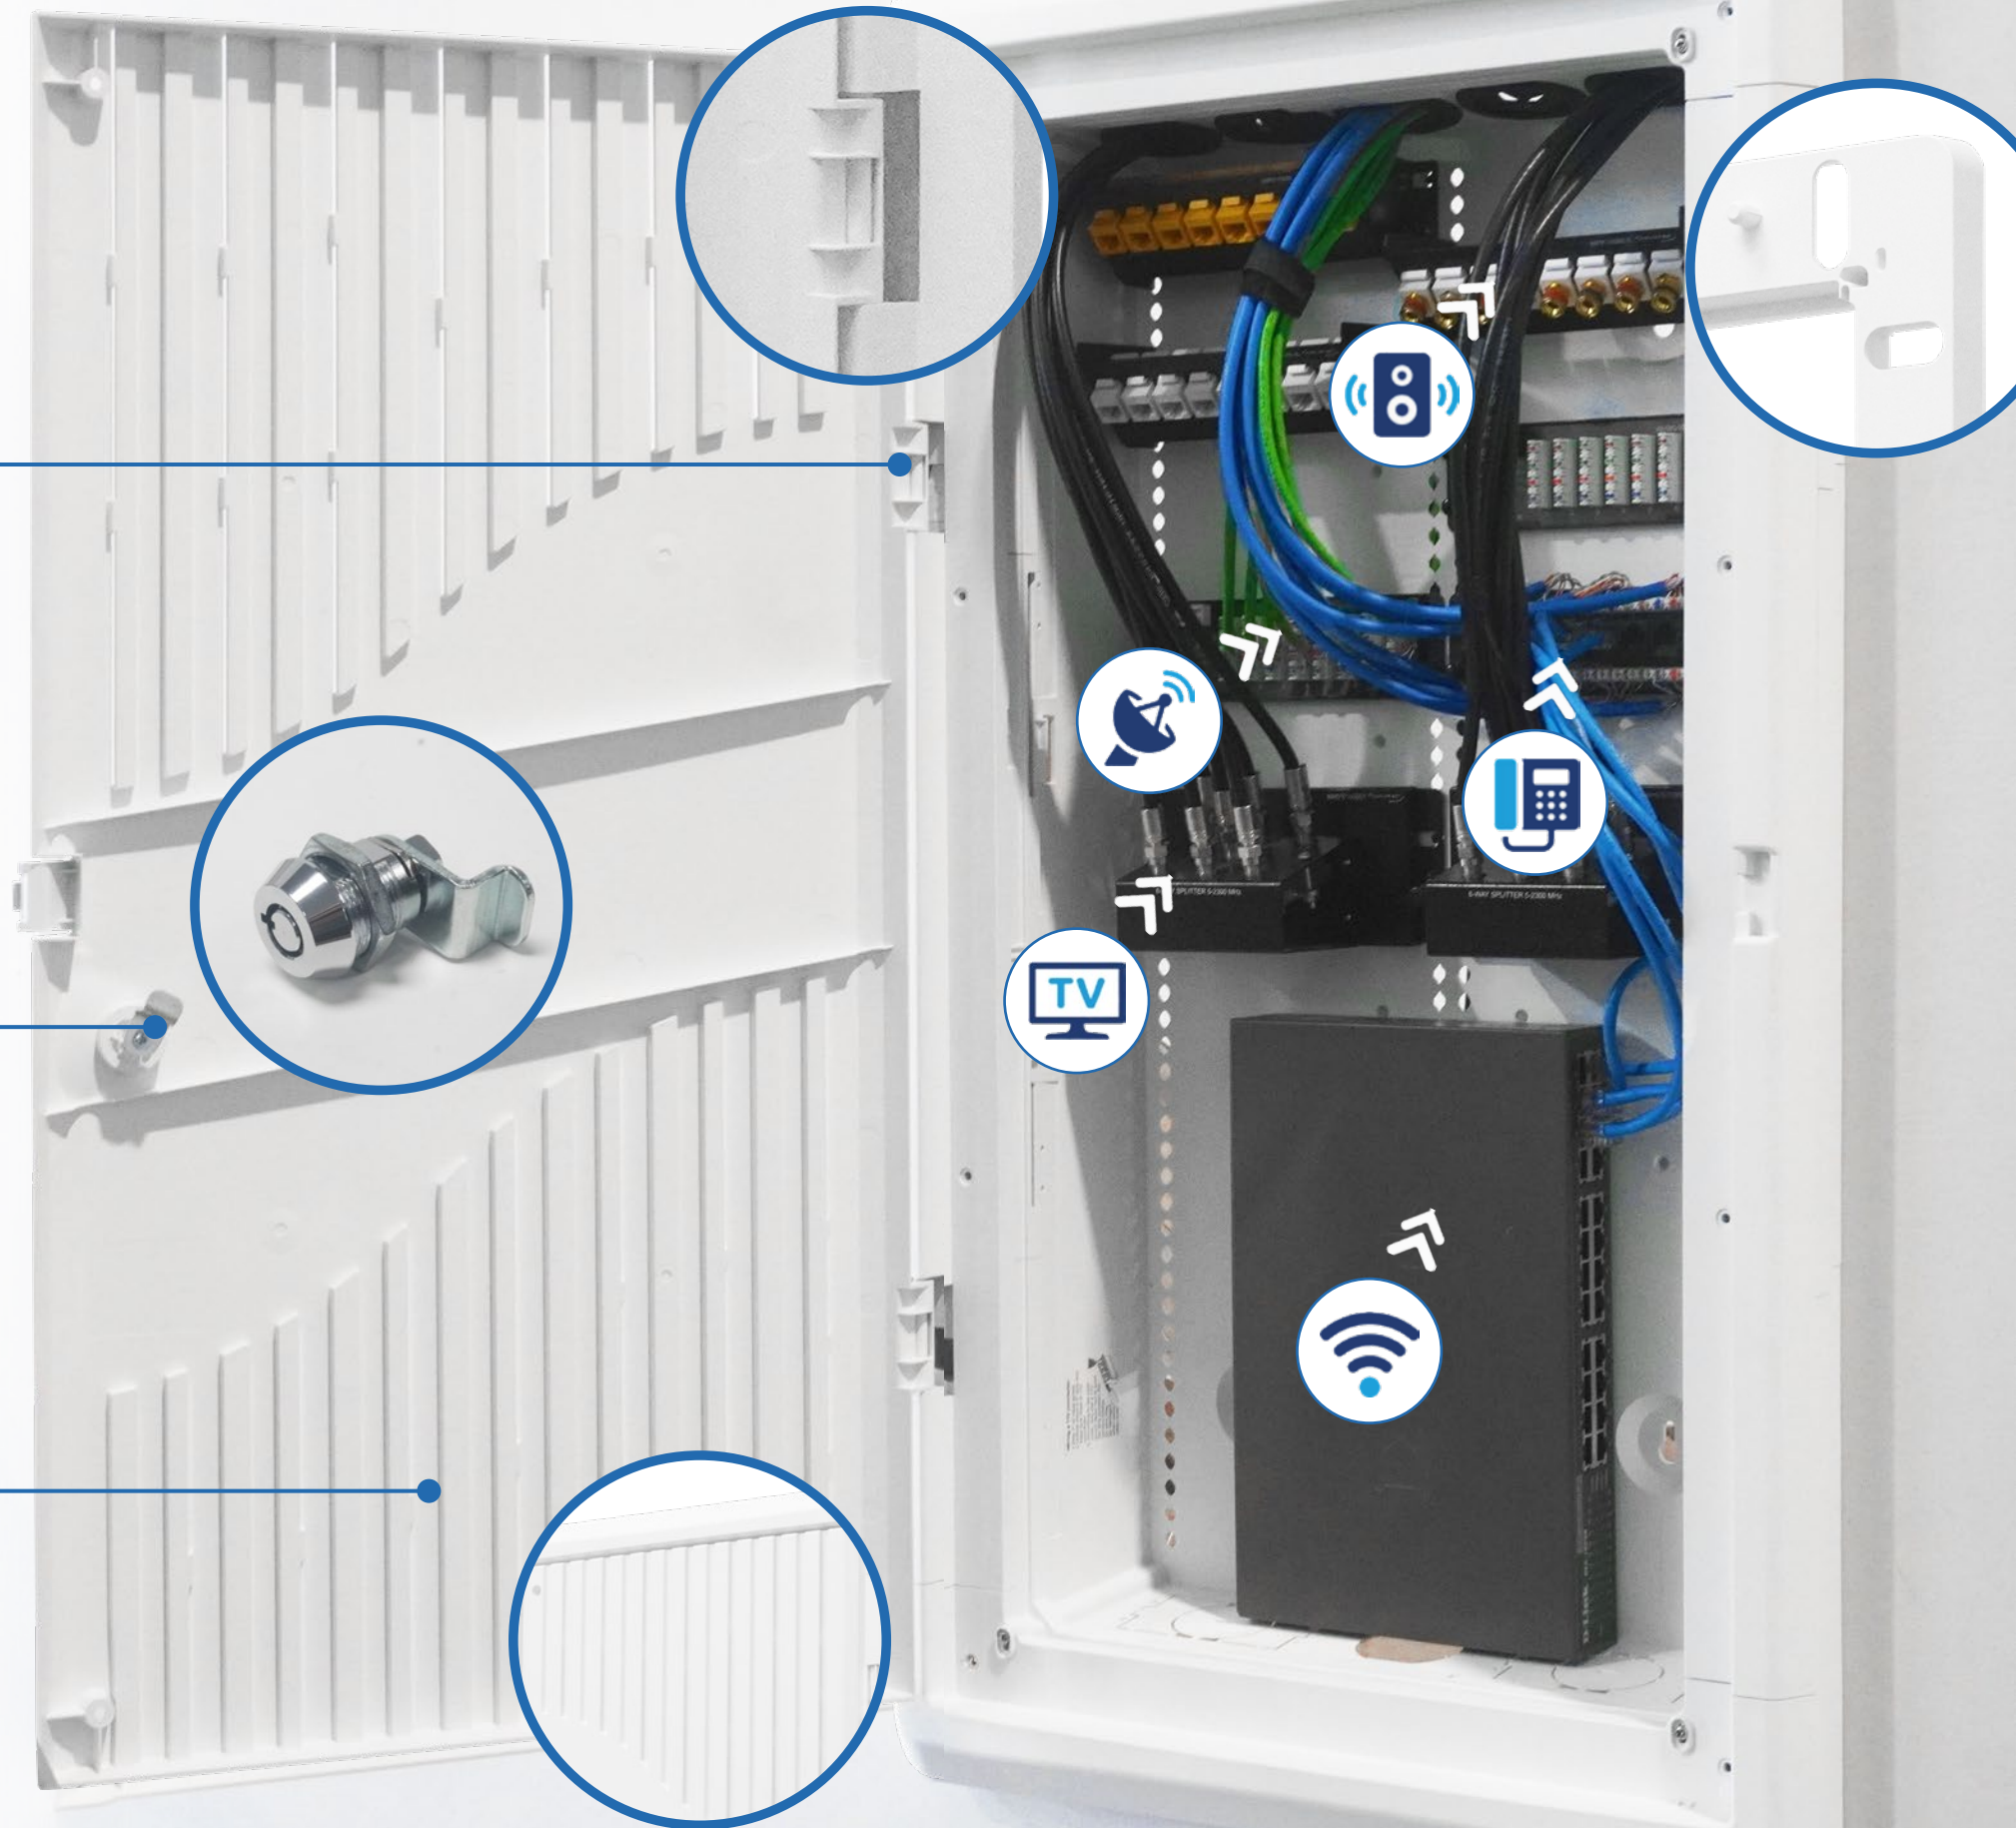

IDEAL FOR future-proofing
multi-media applications

COMPATIBLE with Voice,
Data, Video, Audio, Security and
Fiber Optic Modules

Data

Internet

CCTV

Cable

* Maximum of 5" Depth can be achieved with all three components assembled

REMOVABLE HINGED DOOR

- » Door can be easily detached from the frame, fully configured for 180° opening, providing flexibility in installation and usability

LOCK AND SECURE

- » The key & lock feature provides a secure and convenient closure for enclosure, ensuring safety and ease of use

ROBUST HEAT DISSIPATION

- » Innovative door pattern designed to maximize heat ventilation for active gear within the enclosure, ensure products and equipment to last longer

HOME™ MEDIA ENCLOSURES

14", 18", 28" AND 42" WITH HINGED DOOR & SCREW-ON OPTIONS

HOME™ Media Metal Enclosures

Screw-On Option, Wood Studs or Surface Mountable

Wavenet's Home Media Metal Enclosure offers the robust solutions to consolidate and distribute wired and wireless home networks from a single, centralized location