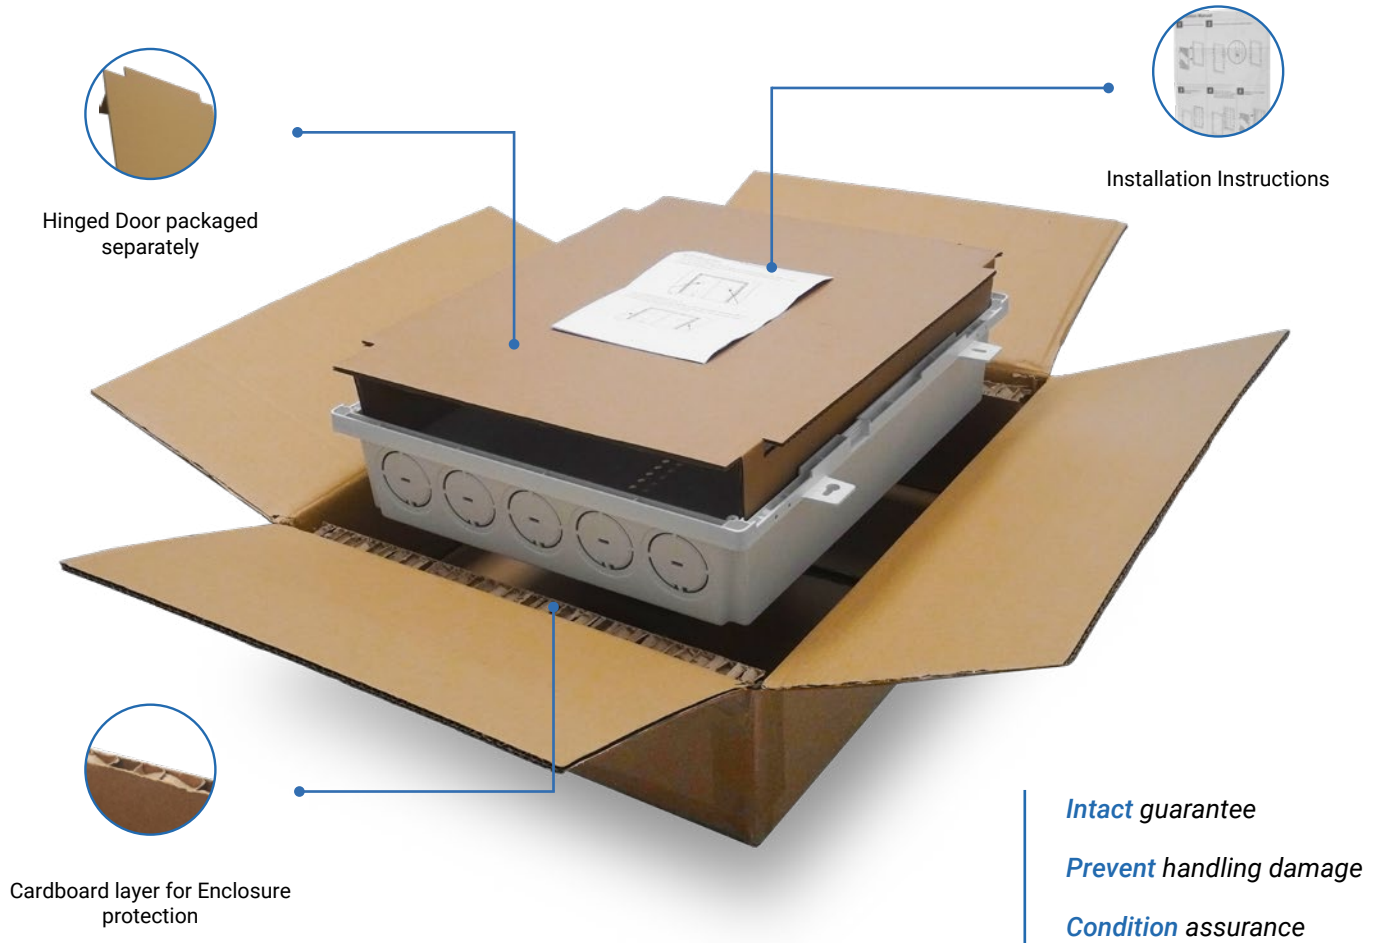

IDEAL FOR future-proofing
multi-media applications

COMPATIBLE with Voice,
Data, Video, Audio, Security and
Fiber Optic Modules

Data

Internet

CCTV

Cable

* Maximum of 5" Depth can be achieved with all three components assembled

Door Switch

Plastic Grommets

Extender to Base Screws

Mounting Screws

Enclosure Packaging Solutions

Custom Packaging and Product Securement

Protective Packaging

Wavenet's Home Media Enclosures comes with 3 individually packaged parts, effectively protected against external damage and ensuring product quality during transit and handling at jobsite

Environmental Friendly

Economical Design

Secure Condition

Mounting and Installation Structure

Home Media Enclosure Mounting Display

Wavenet Home Media Enclosures are certified **UL Listed**, designed to integrate low-voltage wiring solutions into traditional structured wiring installations while minimizing signal loss

REMOVABLE HINGED DOOR

- » Door can be easily detached from the frame, fully configured for 180° opening, providing flexibility in installation and usability

LOCK AND SECURE

- » The key & lock feature provides a secure and convenient closure for enclosure, ensuring safety and ease of use