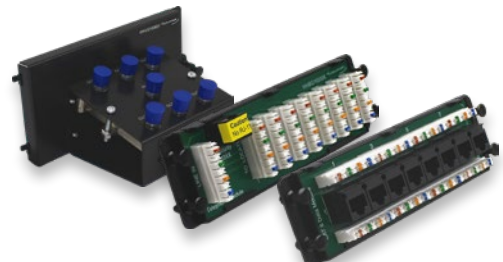

VDVM-8D8P6V

VOICE, DATA, VIDEO MODULE KIT

- » (1) 8-Port CAT6 Data, (1) 8-Port Phone with RJ31X & (1) 6-Ports 2GHz splitter
- » UL Listed and compliant with ANSI/TIA-568 standards for residential use